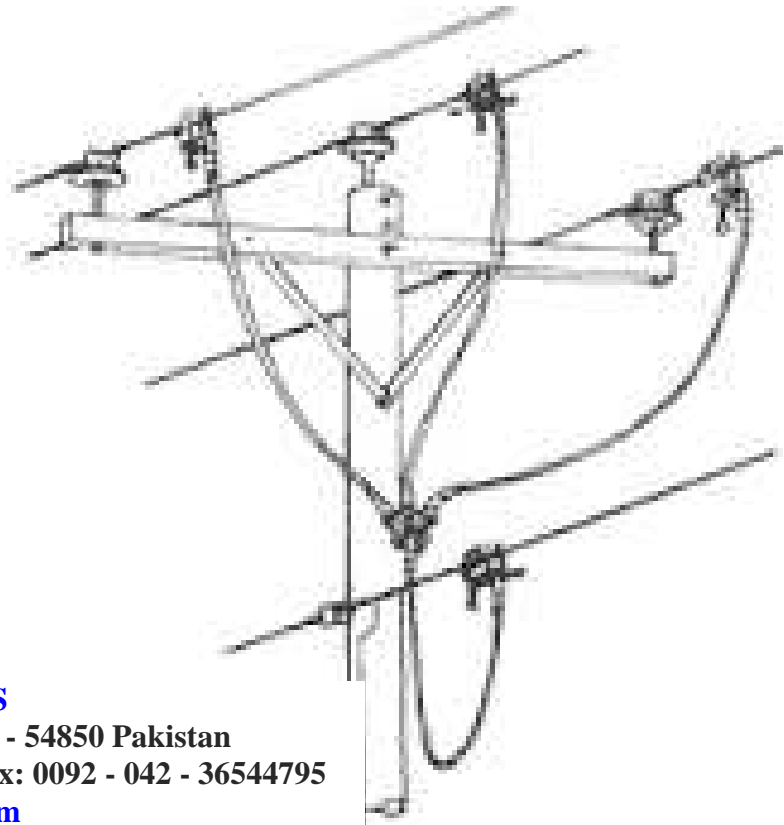

FIBRE CRAFT INDUSTRIES

GROUNDING SET

FIBRE CRAFT INDUSTRIES introduces a complete range of grounding sets in different sizes and lengths. Yellow or clear flexible grounding cable is used. This complete set of ground clamps, cable, and accessories gives all of the equipment needed for many types of distribution structures in one easy to use kit. Standard set features shrouded, threaded copper ferrules with shrink tubing which offers excellent connection and strain relief properties. Three leg sets for use in vaults, ESS, low profile switch gear, sectionalizers, wall mounted metal switches, fuse cabinets and many other areas.