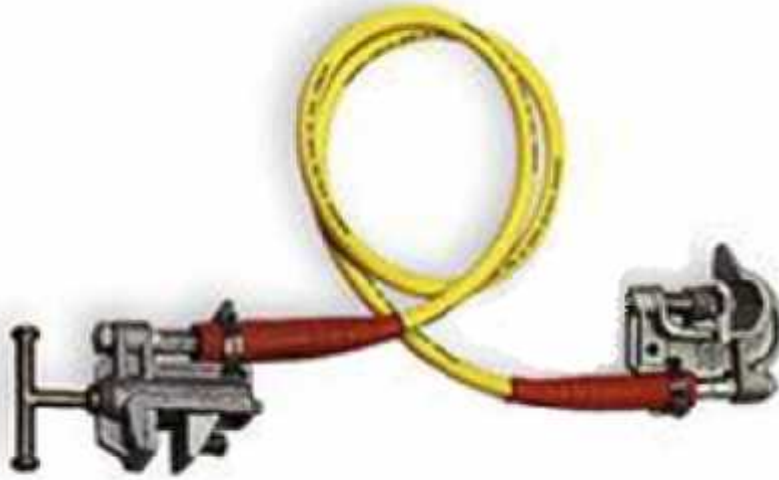

FIBRE CRAFT INDUSTRIES

GROUNDING SET

FIBRE CRAFT INDUSTRIES introduces a complete range of grounding sets in different sizes and lengths. Yellow or clear flexible grounding cable is used. This complete set of ground clamps, cable, and accessories gives all of the equipment needed for many types of distribution structures in one easy to use kit. Standard set features shrouded, threaded copper ferrules with shrink tubing which offers excellent connection and strain relief properties. Three leg sets for use in vaults, ESS, low profile switch gear, sectionalizers, wall mounted metal switches, fuse cabinets and many other areas.